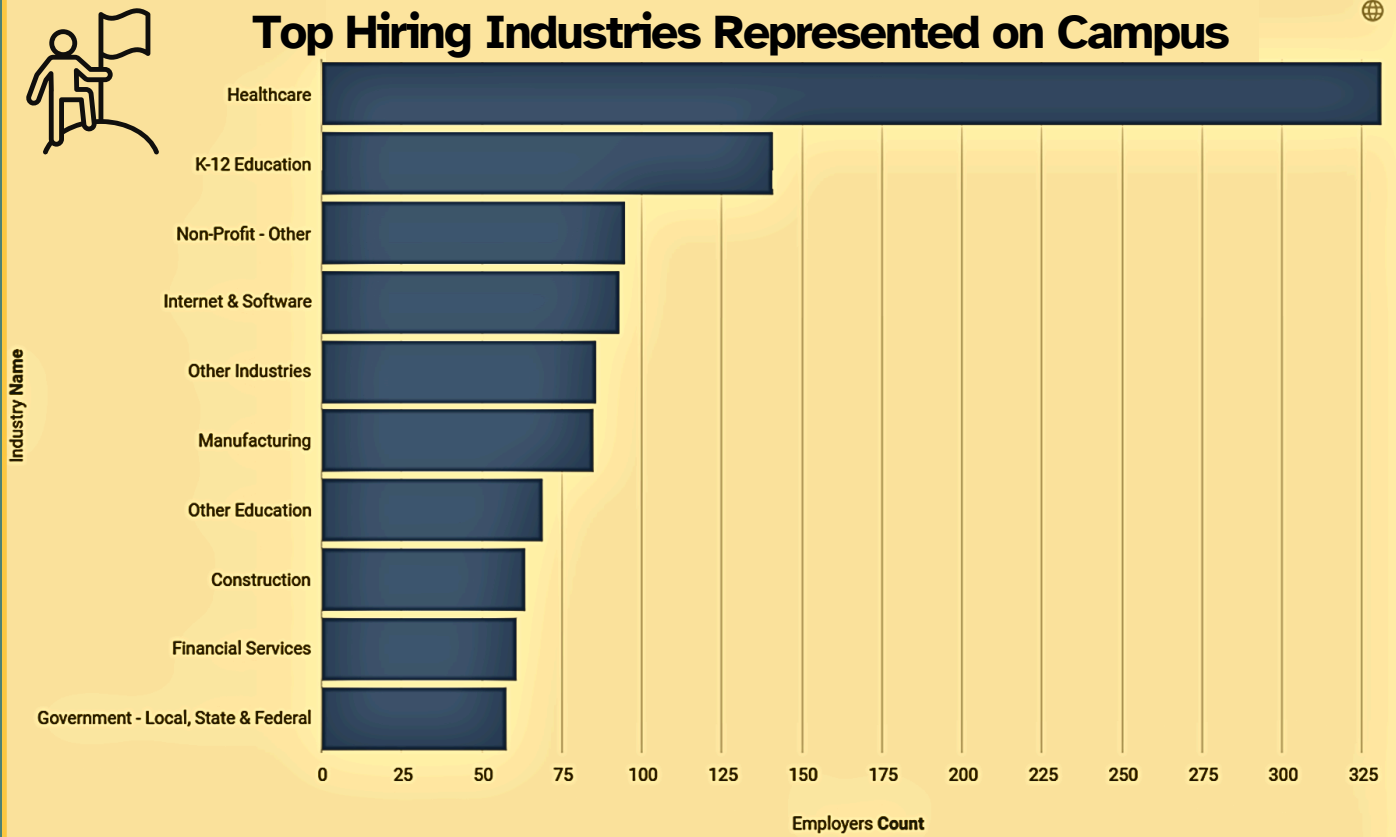

## Career Events

**1,644**

## Approved Employers

**27,676**

## 15 Campus Career Fairs

1. Meet the Accounting Firms Career Fair - F2023
2. Supply Chain Networking Reception - F2023
3. Ilitch School of Business In-Person Career Fair - F2023
4. College of Engineering and Computer Science In-Person Career Fair - F2023
5. WSU All Majors VIRTUAL Career Fair - F2023
6. WSU All Majors IN-PERSON Career Fair - F2023
7. Wayne State University College of Nursing Career Fair - F2023
8. Social Work Industry Day - F2023
9. College of Engineering and Computer Science In-Person Career Fair - W2024
10. Accounting Networking Reception W2024
11. WSU All Majors VIRTUAL Career Fair - W2024
12. WSU All Majors IN-PERSON Career Fair - W2024
13. Virtual Marketing Career Fair - W2024
14. Social Work Industry Day-W2024
15. Criminology and Criminal Justice Career Fair - W2024

## Top Hiring Industries Represented on Campus