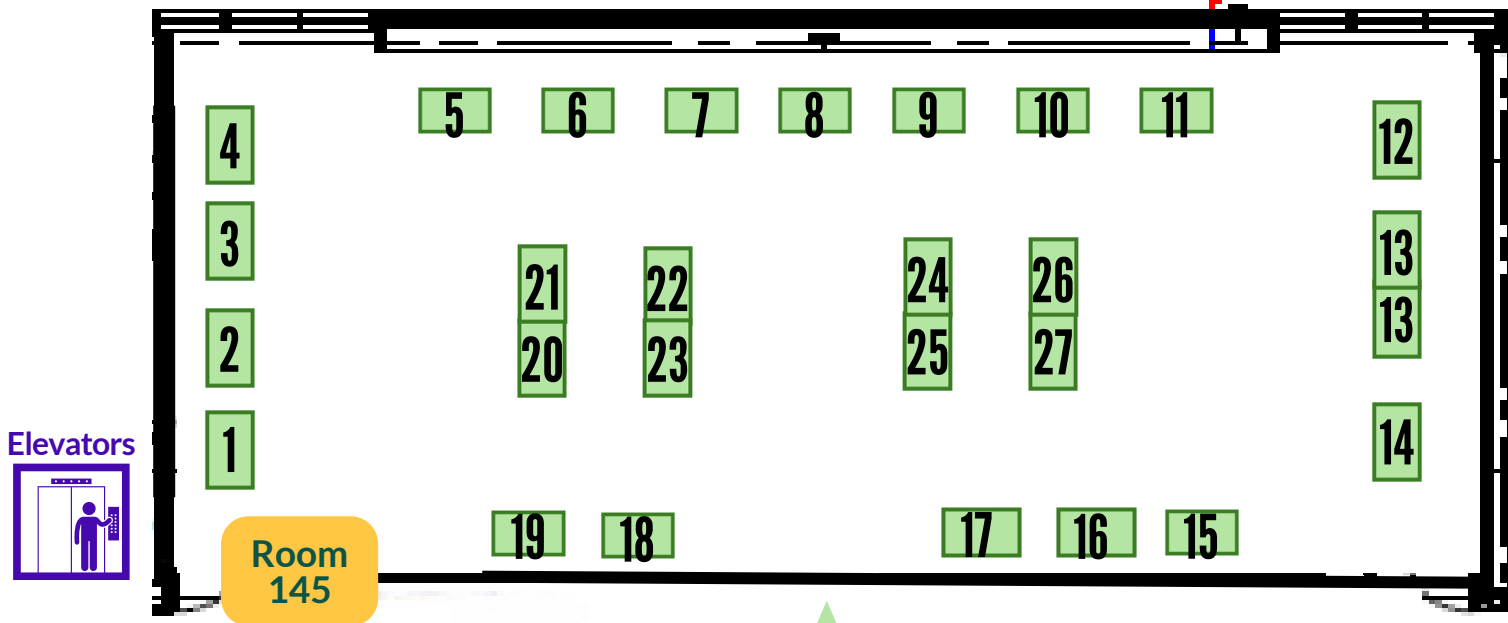

Ilitch School Winter 25 Business Career Fair Employer Map - 1st-Floor Employers

WAYNE STATE UNIVERSITY
MIKE ILITCH
SCHOOL OF BUSINESS

TEMPLE

Skywall Multi-Purpose - Room 145

1. Aflac	10. Enterprise Mobility	20. State of Michigan Department of Insurance and Financial Services
2. Blue Cross Blue Shield of Michigan	11. Ilitch Sports + Entertainment	21. State of Michigan Department of Treasury
3. Emergent Holdings	12. JPMorganChase	22. Target
4. BorgWarner	13. Northwestern Mutual of Metro Detroit	23. TechTown Detroit
5. Chevrolet Detroit Grand Prix presented by Lear	14. Penske Truck Leasing	24. U.S. District Court - Eastern District of Michigan
6. Deloitte	15. Plante Moran	25. United States Secret Service
7. Detroit Pistons	16. Prudential Advisors	26. UWM (United Wholesale Mortgage)
8. Doeren Mayhew	17. PwC	27. WM-Waste Management
9. DTE Energy	18. Rocket Companies	
	19. Sherwin-Williams Company