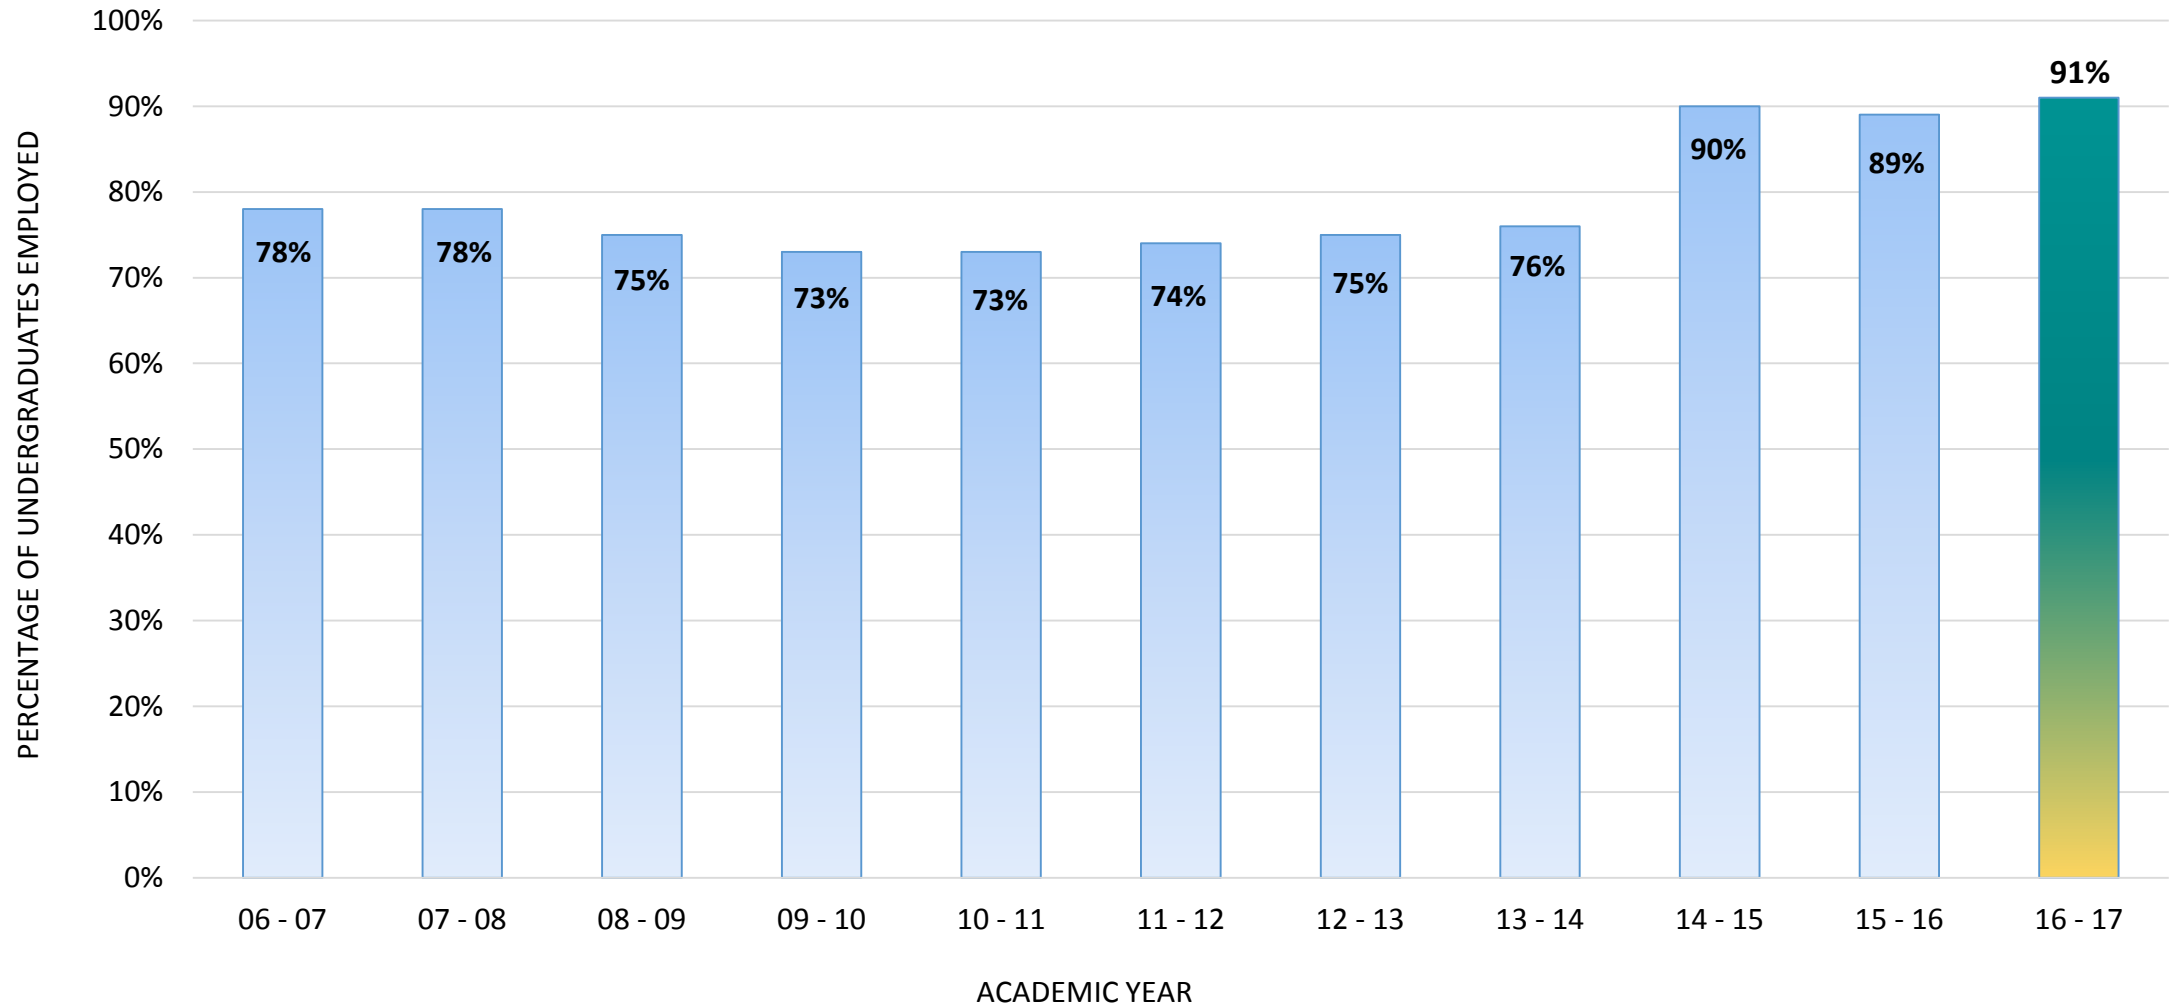

# Undergraduate Employment Rates by Academic Year

AY 2009-2010 through AY 2013-2014 surveyed at the time of graduation.  
All Other Academic Years Surveyed Six Months After Graduation.